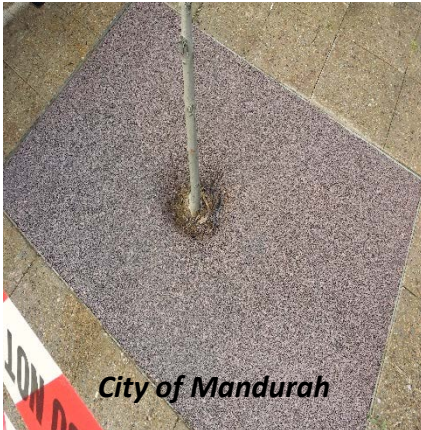

## **SOFT FALL MULCH**

**ASTRO'S SOFT FALL MULCH** has a large range of uses including medium strips, around trees, garden areas or anywhere a permanent surface is required.

- The product is porous and allows water to drain through to the soil underneath;
- The product is dense enough to eliminate weeds. This reduces the need for spraying and maintenance.
- It can be produced in any thickness (wet pour installation). **COLOUR OPTIONS AVAILABLE.**
- It is very durable and has a life expectancy of over 10 years.
- It has the advantage that in heavy traffic areas it cannot be scattered creating an unsightly mess and a slip hazard.
- Around trees it can be adjusted to allow for growth.
- It does not rot or wash away.
- It is non slippery, hygienic and easy to maintain;
- It is manufactured out of recycled materials.
- Because of its life longevity it is very cost effective as compared to other alternatives.